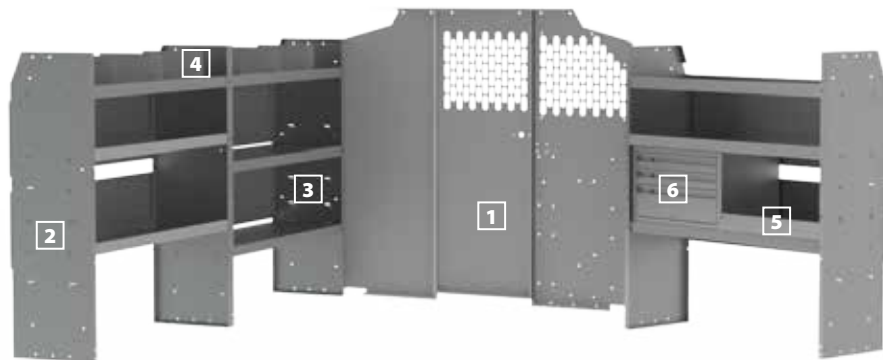

METRIS CARGO VAN PACKAGES

BASE // 46" H Shelves

4001M PACKAGE

	Part #	Description	Qty
1	#40640+ #4064M	Partition & Wing Kit	1
2	#48420	42" W x 14" D x 46" H Shelves	2
3	#48320	32" W x 14" D x 46" H Shelf	1

COMMERCIAL BIN // 46" H Shelves

4003M PACKAGE

	Part #	Description	Qty
1	#40640+ #4064M	Partition & Wing Kit	1
2	#48420	42" W x 14" D x 46" H Shelves	2
3	#48320	32" W x 14" D x 46" H Shelf	1
4	#40030	Shelf Divider (Set of 6)	1
5	#48180	20" W Shelf Lip	1
6	#40080	Steel 3 Drawer Cabinet	1