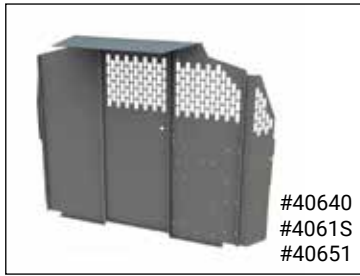

PRODUCTS FEATURED IN THE KM PACKAGES

For complete details on all parts in this catalog, please visit www.kargomaster.com.

#40640
#4061S
#40651