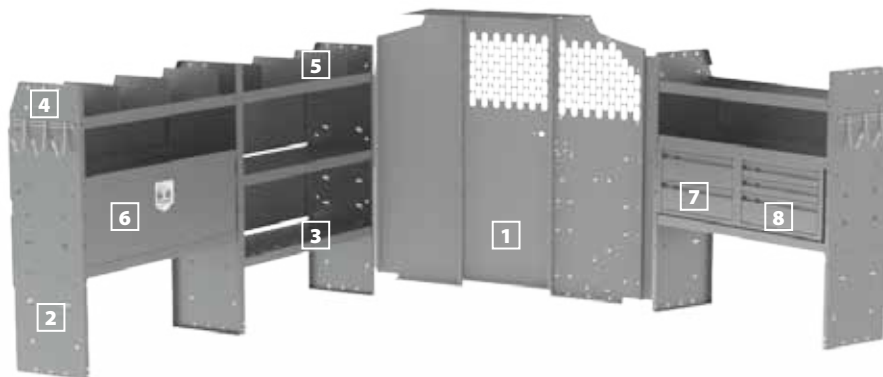

GENERAL SERVICE // 46" H Shelves

4004M PACKAGE

	Part #	Description	Qty
1	#40640+ #4064M	Partition & Wing Kit	1
2	#48420	42" W x 14" D x 46" H Shelves	2
3	#48320	32" W x 14" D x 46" H Shelf	1
4	#40060	3-Prong "J" Hooks	2
5	#40030	Shelf Divider (Set of 6)	1
6	#40010	42" W Shelf Door Kit	1
7	#40070	Steel 2 Drawer Cabinet	1
8	#40080	Steel 3 Drawer Cabinet	1