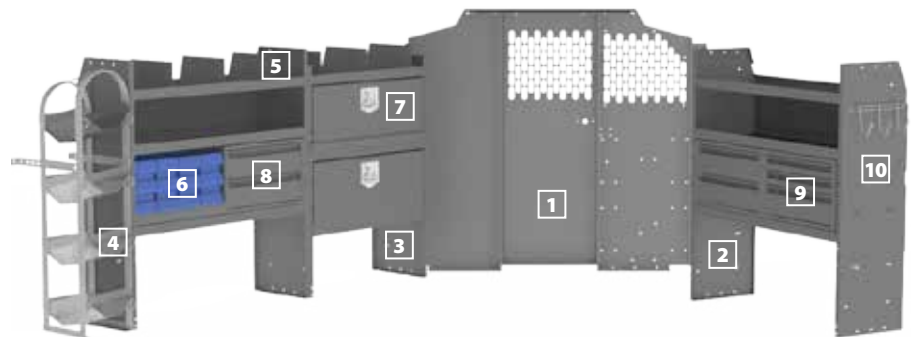

HEATING & A/C REPAIR // 46" H Shelves

4006M PACKAGE

	Part #	Description	Qty
1	#40640+ #4064M	Partition & Wing Kit	1
2	#48420	42" W x 14" D x 46" H Shelves	2
3	#48320	32" W x 14" D x 46" H Shelf	1
4	#40100	4-Tier Refrigerant Tank Rack	1
5	#40030	Shelf Divider (Set of 6)	1
6	#48240	Plastic Shelf Bin Modules	1
7	#40020	32" W Shelf Door Kits	2
8	#40070	Steel 2 Drawer Cabinets	2
9	#40080	Steel 3 Drawer Cabinet	1
10	#40060	3-Prong "J" Hook	1