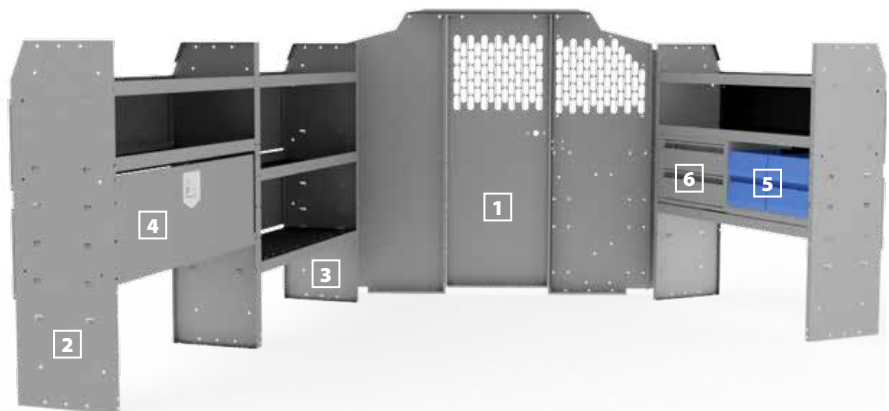

TRADESMAN SERVICE // 46" H Shelves

4010M PACKAGE

	Part #	Description	Qty
1	#40640+ #4064M	Partition & Wing Kit	1
2	#48420	42" W x 14" D x 46" H Shelves	2
3	#48320	32" W x 14" D x 46" H Shelf	1
4	#40010	42" W Shelf Door Kit	1
5	#48200	Plastic Shelf Bin Module	1
6	#40070	Steel 2 Drawer Cabinets	1