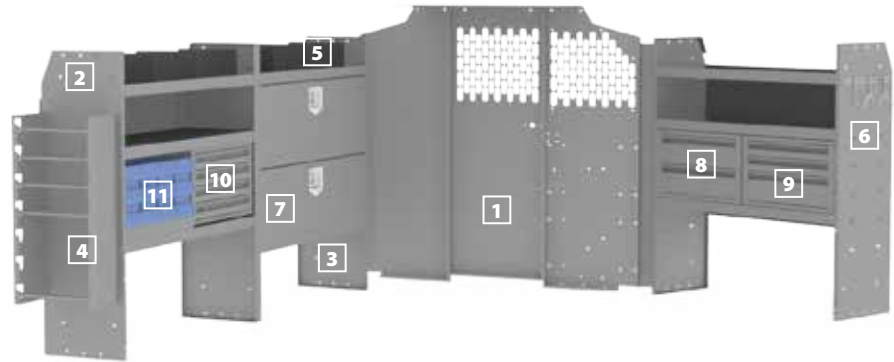

GENERAL SERVICE // 46" H Shelves

4004M PACKAGE

	Part #	Description	Qty
1	#40640+ #4064M	Partition & Wing Kit	1
2	#48420	42" W x 14" D x 46" H Shelves	2
3	#48320	32" W x 14" D x 46" H Shelf	1
4	#40060	3-Prong "J" Hooks	2
5	#40030	Shelf Divider (Set of 6)	1
6	#40010	42" W Shelf Door Kit	1
7	#40070	Steel 2 Drawer Cabinet	1
8	#40080	Steel 3 Drawer Cabinet	1

METRIS CARGO VAN PACKAGES

ELECTRIC GAS & APPLIANCE REPAIR // 46" H Shelves

4005M PACKAGE

	Part #	Description	Qty
1	#40640+ #4064M	Partition & Wing Kit	1
2	#48420	42" W x 14" D x 46" H Shelves	2
3	#48320	32" W x 14" D x 46" H Shelf	1
4	#40230	4 Spindle Wire Reel Holder	1
5	#40030	Shelf Divider (Set of 6)	1
6	#40060	3-Prong "J" Hook	1
7	#40020	32" W Shelf Door Kits	2
8	#40070	Steel 2 Drawer Cabinet	1
9	#40080	Steel 3 Drawer Cabinet	1
10	#40090	Steel 4 Drawer Cabinet	1
11	#48240	Plastic Bin Parts Module with 20" L Shelf Lip	1