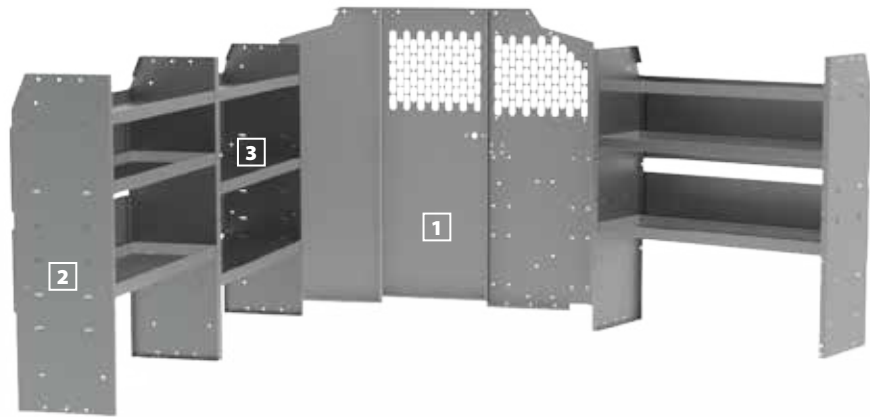

METRIS CARGO VAN PACKAGES

BASE // 46" H Shelves

4001M PACKAGE

	Part #	Description	Qty
1	#40640+ #4064M	Partition & Wing Kit	1
2	#48420	42" W x 14" D x 46" H Shelves	2
3	#48320	32" W x 14" D x 46" H Shelf	1