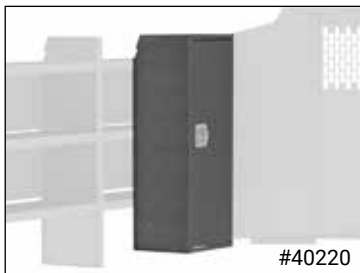

Shelf Door Kits

#40220