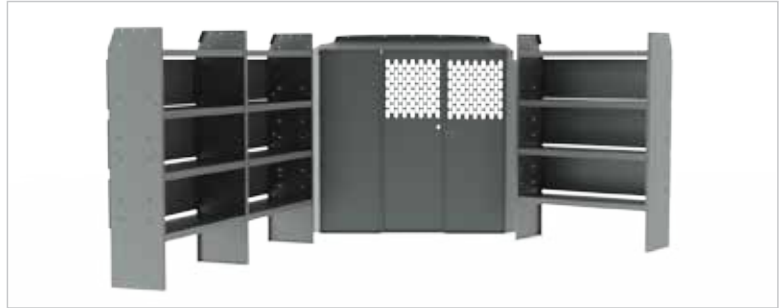

EZ All Trades

Part #49NVL

Shelves are 2-42" W x & 1-32" W x 46" H

Package includes: (1) Partition #40640 & Wing Kit #406NL ▪ (2) 42" W Adjustable Shelves #48420 ▪ (1) 32" W Adjustable Shelf #48320 ▪ (1) Steel Long 3 Drawer #40250
▪ (4) Plastic Shelf Bins #40310

Optional **Center Panel Lock & Door Lock Kit, #40620**, may be added to any steel partition.

NV High Roof Van Packages

Base

Part #40NVH

Shelves are 42" W x 60" H

Package includes: (1) Partition #40651 & Wing Kit #406NH
▪ (3) 42" W Adjustable Shelves #48424