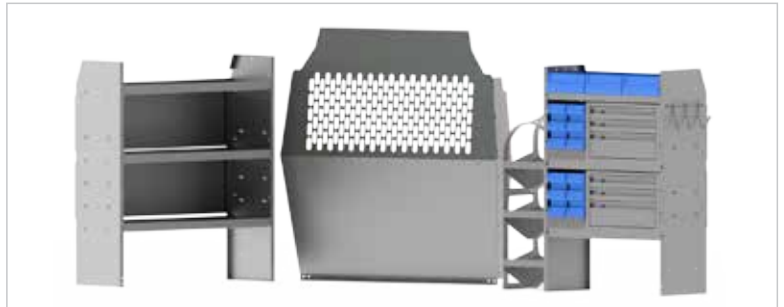

HVAC

Part #405CE

Shelves are (1) 42" W x 46" H & (1) 32" W x 43" H

Package includes: (1) Partition #40670 ■ (1) 32" W Adjustable Shelf #4832L ■ (1) 42" W Adjustable Shelf #48420 ■ (2) Steel 3 Drawer Cabinets #40080 ■ (1) 3-Tier Refrigerant Tank Rack #40200 ■ (1) 3-Prong "J" Hook #40060 ■ (2) Plastic Shelf Bin Modules #48250 ■ (3) Plastic Shelf Bins #40310