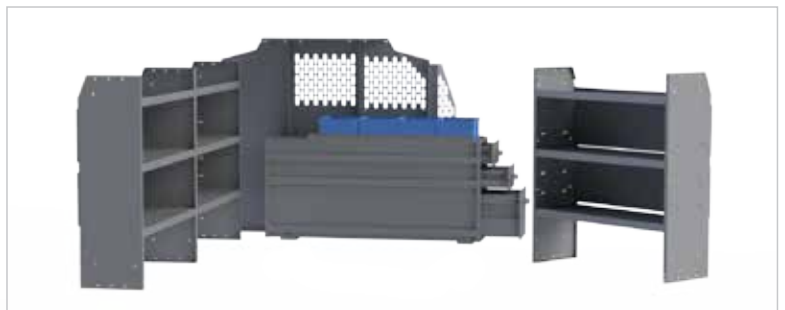

Heating & A/C Repair

Part #46NVL

Shelves are 42" W x 46" H

Package includes: (1) Partition #40640 & Wing Kit #406NL
▪ (3) 42" W Adjustable Shelves #48420 ▪ (2) 42" W Shelf Door Kits #40010 ▪ (2) Steel 2 Drawer Cabinets #40070
▪ (1) Steel 3 Drawer Cabinet #40080 ▪ (1) 3-Tier Refrigerant Tank Rack #40200 ▪ (1) Shelf Dividers (Set of 6) #40030 ▪ (1) 3-Prong "J" Hook #40060
▪ (1) Plastic Shelf Bin Module #48240

EZ All Trades

Part #49NVL

Shelves are 2-42" W x & 1-32" W x 46" H

Package includes: (1) Partition #40640 & Wing Kit #406NL ▪ (2) 42" W Adjustable Shelves #48420 ▪ (1) 32" W Adjustable Shelf #48320 ▪ (1) Steel Long 3 Drawer #40250
▪ (4) Plastic Shelf Bins #40310