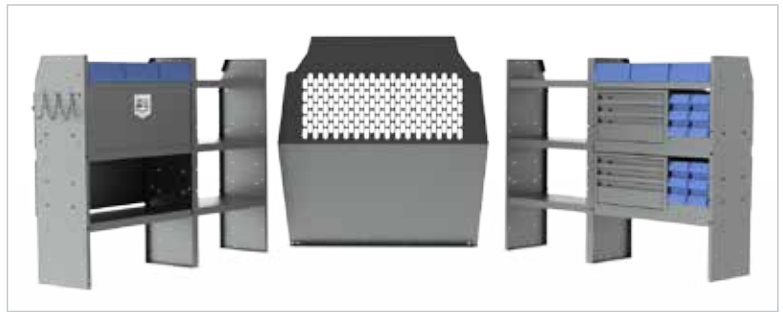

Commercial Shelving

Part #400CE

Shelves are 32" W x 43" H

Package includes: (1) Partition #40670
▪ (2) 32" W Adjustable Shelves #4832L

Deluxe Commercial Shelving

Part #401CE

Shelves are (2) 32" W x 43" H & (1) 26" W x 43" H

Package includes: (1) Partition #40670 ▪ (2) 32" W Adjustable Shelves #4832L ▪ (1) 26" W Adjustable Shelf #4826L ▪ (1) 3-Prong "J" Hook #40060 ▪ (1) Shelf Dividers (Set of 6) #40030

General Service

Part #402CE

Shelves are (2) 32" W x 43" H & (2) 26" W x 43" H

Package includes: (1) Partition #40670 ▪ (2) 32" W Adjustable Shelves #4832L ▪ (2) 26" W Adjustable Shelves #4826L ▪ (1) 32" W Shelf Door Kit #40020 ▪ (2) Steel 3 Drawer Cabinets #40080 ▪ (1) 3-Prong "J" Hook #40060 ▪ (6) Plastic Shelf Bins #40310 ▪ (2) Plastic Shelf Bin Modules #48250

Plumbing

Part #403CE

Shelves are (2) 32" W x 43" H & (1) 26" W x 43" H

Package includes: (1) Partition #40670 ▪ (2) 32" W Adjustable Shelves #4832L ▪ (1) 26" W Adjustable Shelf #4826L ▪ (1) 32" W Shelf Door Kit #40020 ▪ (3) Steel 3 Drawer Cabinets #40080 ▪ (1) 3-Prong "J" Hook #40060 ▪ (3) Plastic Shelf Bin Modules #48250 ▪ (3) Plastic Shelf Bins #40310