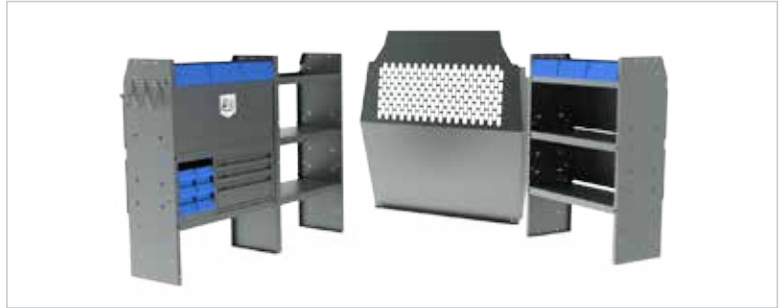

NV200 Van Packages

Compact Cargo Vans

Electrical Contractor

Part #404CE

Shelves are (2) 32" W x 43" H & (1) 26" W x 43" H

Package includes: (1) Partition #40670 ■ (2) 32" W Adjustable Shelves #4832L ■ (1) 26" W Adjustable Shelf #4826L ■ (1) 32" W Shelf Door Kit #40020 ■ (1) Steel 3 Drawer Cabinet #40080 ■ (1) 3-Prong "J" Hook #40060 ■ (6) Plastic Shelf Bins #40310 ■ (1) Plastic Shelf Bin Module #48250

Telecom

Part #406CE

Shelves are (2) 32" W x 43" H & (1) 26" W x 43" H

Package includes: (1) Partition #40670 ■ (2) 32" W Adjustable Shelves #4832L ■ (1) 26" W Adjustable Shelf #4826L ■ (2) 32" W Shelf Door Kits #40020 ■ (2) Steel 3 Drawer Cabinets #40080 ■ (1) 3-Prong "J" Hook #40060 ■ (2) Plastic Shelf Bin Modules #48250