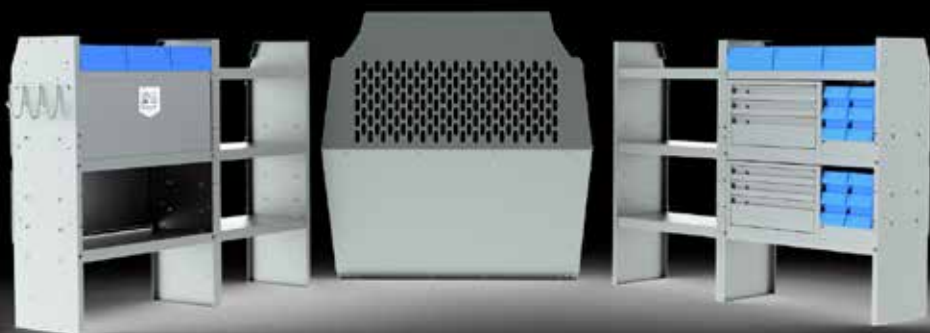

KARGO MASTER®

WE PUT EVERYTHING WITHIN REACH.

Cargo Van Racks & Interior Equipment

NISSAN

2016 PRODUCTS CATALOG

WWW.KARGOMASTER.COM
800-343-7486

NV200 Van Packages

Compact Cargo Vans

Commercial Shelving

Part #400CE

Shelves are 32" W x 43" H

Package includes: (1) Partition #40670
▪ (2) 32" W Adjustable Shelves #4832L

Deluxe Commercial Shelving

Part #401CE

Shelves are (2) 32" W x 43" H & (1) 26" W x 43" H

Package includes: (1) Partition #40670 ▪ (2) 32" W Adjustable Shelves #4832L ▪ (1) 26" W Adjustable Shelf #4826L ▪ (1) 3-Prong "J" Hook #40060 ▪ (1) Shelf Dividers (Set of 6) #40030

General Service

Part #402CE